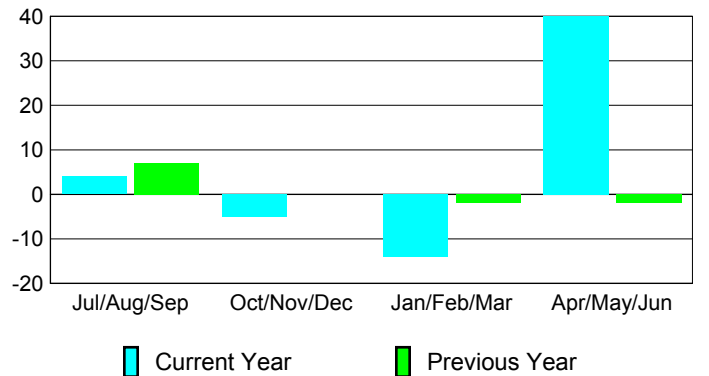

Comparison of Membership Gain/Loss

Current Year Compared to the Previous Year