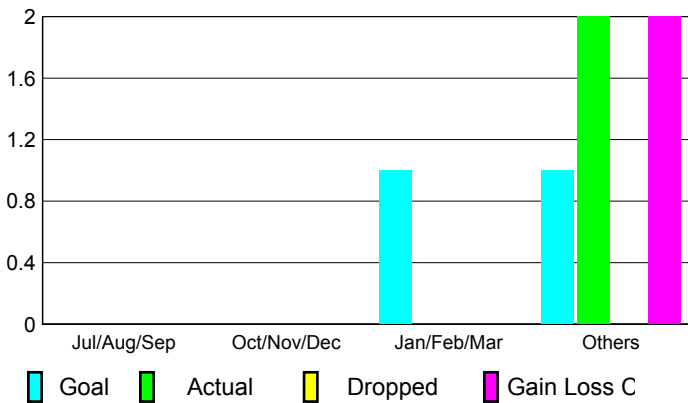

2009-2010 GMT Quarterly Report for District (or Undistricted) **District 131**

GMT: **Klaus Tang**

Location: **LITHUANIA**

GMT CA: **4**

CLUBS

Club Results 2009-2010

Clubs 2008-2009

Month	New Club Goal	Actual New Clubs	Actual Dropped Clubs	Gain/Loss of Clubs	Gain/Loss of Clubs
Jul/Aug/Sep	0	0	0	0	0
Oct/Nov/Dec	0	0	0	0	0
Jan/Feb/Mar	1	0	0	0	0
Apr/May/June	1	2	0	2	0
Totals	2	2	0	2	0

Club Results 2009-2010

Goal, New, Dropped, Gain/Loss